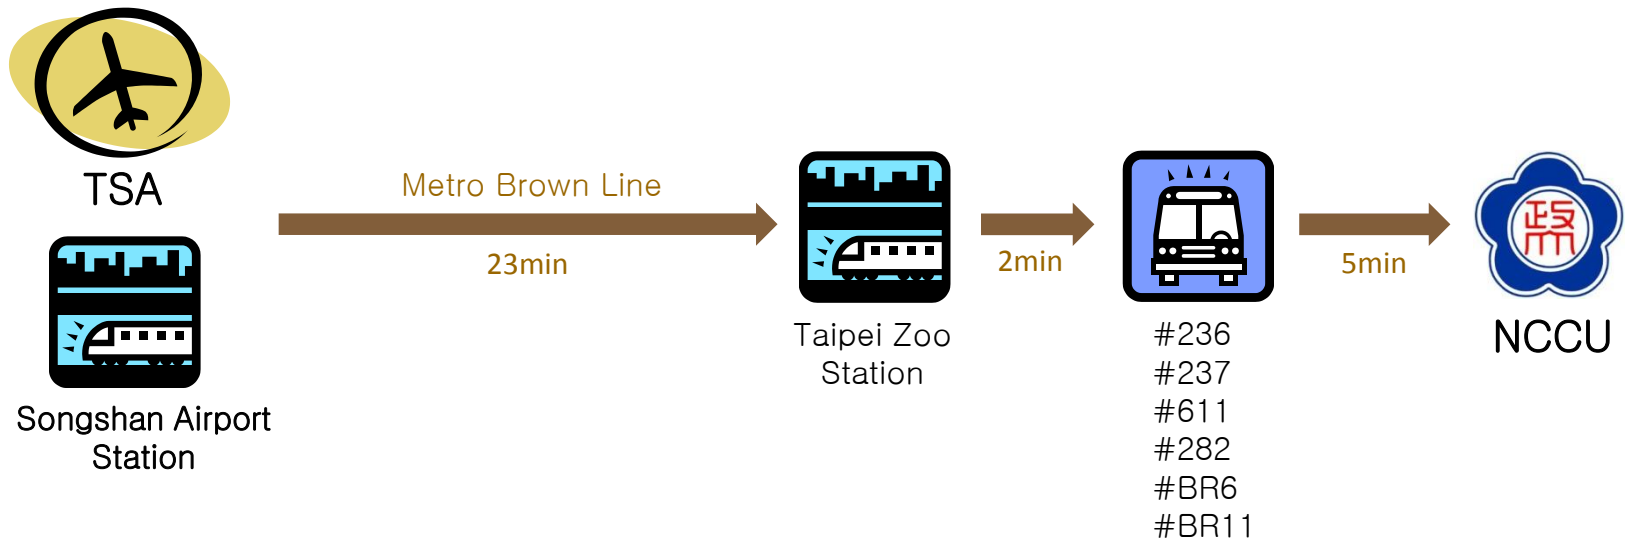

From Taiwan Taoyuan International Airport (TPE)

From Taipei Songshan Airport (TSA)

Bus

Metro

From Taipei Main Station