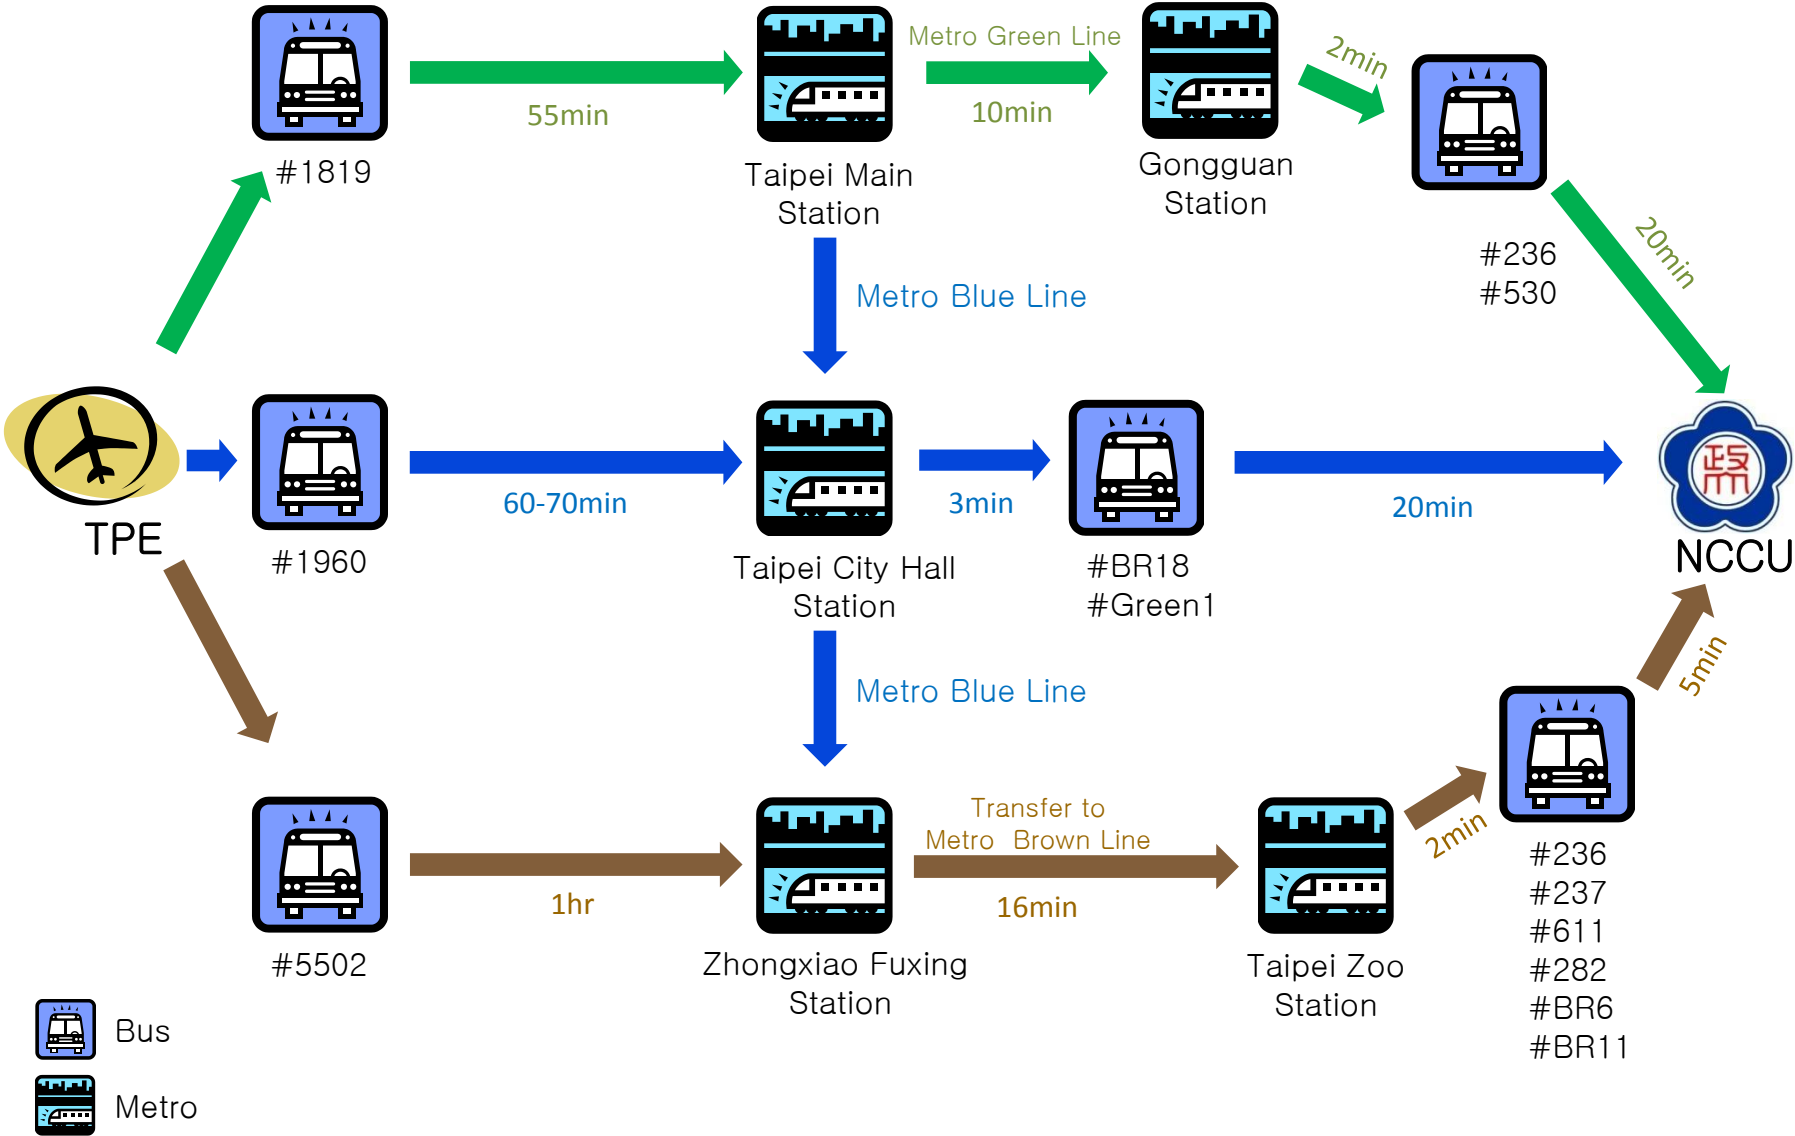

From Taiwan Taoyuan International Airport (TPE)

From Taipei Songshan Airport (TSA)

Bus

Metro

From Taipei Main Station